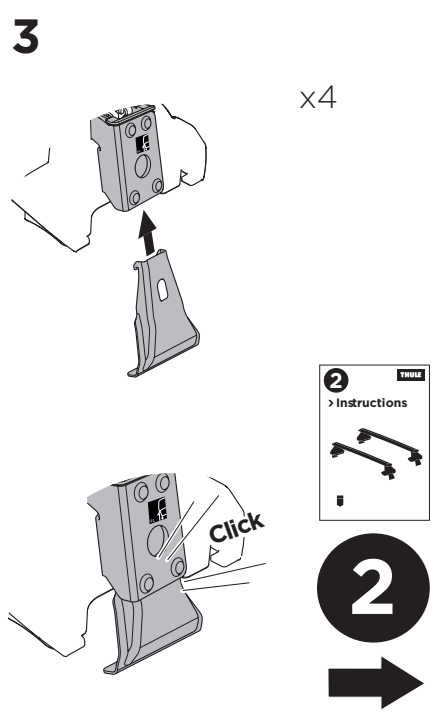

1

Kit 145255

TOYOTA Etios, 4-dr Sedan, 12-
TOYOTA Etios, 5-dr Hatchback, 12-

ISO 11154-E

 THULE WingBar Evo  THULE WingBar Edge  THULE WingBar  THULE SquareBar Evo	Evo X (scale)	Edge X (scale)
TOYOTA Etios, 4-dr Sedan, 12-	32	O
TOYOTA Etios, 5-dr Hatchback, 12-	32	O

 THULE ProBar Evo  THULE SlideBar Evo	X (mm/inch)
TOYOTA Etios, 4-dr Sedan, 12-	971 mm / 38 1/4"
TOYOTA Etios, 5-dr Hatchback, 12-	971 mm / 38 1/4"

 THULE WingBar Evo  THULE WingBar Edge  THULE WingBar  THULE SquareBar Evo	Evo Y (scale)	Edge Y (scale)
TOYOTA Etios, 4-dr Sedan, 12-	29,5	B
TOYOTA Etios, 5-dr Hatchback, 12-	29,5	B

 THULE ProBar Evo  THULE SlideBar Evo	Y (mm/inch)
TOYOTA Etios, 4-dr Sedan, 12-	946 mm / 37 1/4"
TOYOTA Etios, 5-dr Hatchback, 12-	946 mm / 37 1/4"

	W (mm/inch)	Z (mm/inch)
TOYOTA Etios, 4-dr Sedan, 12-	700 mm / 27 1/2"	250 mm / 9 7/8"
TOYOTA Etios, 5-dr Hatchback, 12-	700 mm / 27 1/2"	250 mm / 9 7/8"