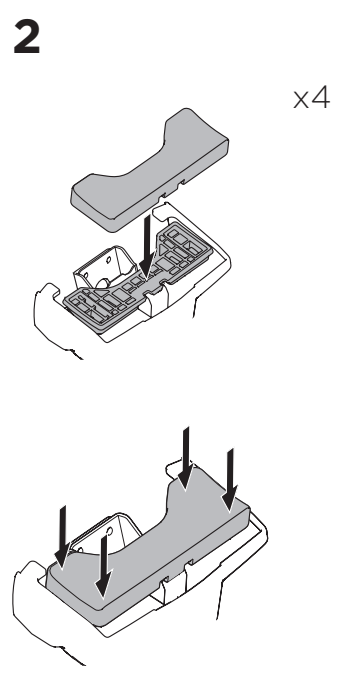

1

Kit 145255

TOYOTA Etios, 4-dr Sedan, 12-
TOYOTA Etios, 5-dr Hatchback, 12-

ISO 11154-E

 THULE WingBar Evo  THULE WingBar Edge  THULE WingBar  THULE SquareBar Evo	Evo X (scale)	Edge X (scale)
TOYOTA Etios, 4-dr Sedan, 12-	32	O
TOYOTA Etios, 5-dr Hatchback, 12-	32	O

 THULE ProBar Evo  THULE SlideBar Evo	X (mm/inch)
TOYOTA Etios, 4-dr Sedan, 12-	971 mm / 38 1/4"
TOYOTA Etios, 5-dr Hatchback, 12-	971 mm / 38 1/4"

 THULE WingBar Evo  THULE WingBar Edge  THULE WingBar  THULE SquareBar Evo	Evo Y (scale)	Edge Y (scale)
TOYOTA Etios, 4-dr Sedan, 12-	29,5	B
TOYOTA Etios, 5-dr Hatchback, 12-	29,5	B

 THULE ProBar Evo  THULE SlideBar Evo	Y (mm/inch)
TOYOTA Etios, 4-dr Sedan, 12-	946 mm / 37 1/4"
TOYOTA Etios, 5-dr Hatchback, 12-	946 mm / 37 1/4"

	W (mm/inch)	Z (mm/inch)
TOYOTA Etios, 4-dr Sedan, 12-	700 mm / 27 1/2"	250 mm / 9 7/8"
TOYOTA Etios, 5-dr Hatchback, 12-	700 mm / 27 1/2"	250 mm / 9 7/8"