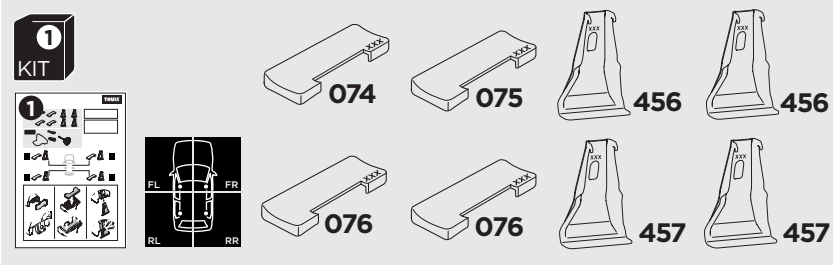

1

Kit 145255

TOYOTA Etios, 4-dr Sedan, 12-
TOYOTA Etios, 5-dr Hatchback, 12-

ISO 11154-E

 THULE WingBar Evo  THULE WingBar Edge  THULE WingBar  THULE SquareBar Evo	Evo X (scale)	Edge X (scale)
TOYOTA Etios, 4-dr Sedan, 12-	32	O
TOYOTA Etios, 5-dr Hatchback, 12-	32	O

 THULE ProBar Evo  THULE SlideBar Evo	X (mm/inch)
TOYOTA Etios, 4-dr Sedan, 12-	971 mm / 38 1/4"
TOYOTA Etios, 5-dr Hatchback, 12-	971 mm / 38 1/4"

 THULE WingBar Evo  THULE WingBar Edge  THULE WingBar  THULE SquareBar Evo	Evo Y (scale)	Edge Y (scale)
TOYOTA Etios, 4-dr Sedan, 12-	29,5	B
TOYOTA Etios, 5-dr Hatchback, 12-	29,5	B

 THULE ProBar Evo  THULE SlideBar Evo	Y (mm/inch)
TOYOTA Etios, 4-dr Sedan, 12-	946 mm / 37 1/4"
TOYOTA Etios, 5-dr Hatchback, 12-	946 mm / 37 1/4"

	W (mm/inch)	Z (mm/inch)
TOYOTA Etios, 4-dr Sedan, 12-	700 mm / 27 1/2"	250 mm / 9 7/8"
TOYOTA Etios, 5-dr Hatchback, 12-	700 mm / 27 1/2"	250 mm / 9 7/8"