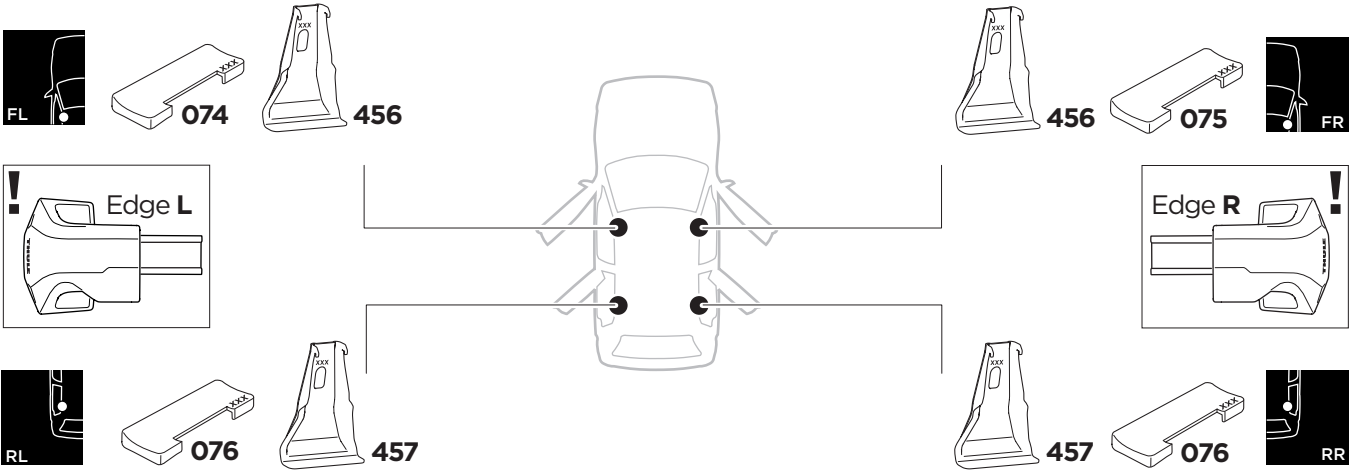

1

Kit 145255

TOYOTA Etios, 4-dr Sedan, 12-
TOYOTA Etios, 5-dr Hatchback, 12-

ISO 11154-E

 THULE WingBar Evo  THULE WingBar Edge  THULE WingBar  THULE SquareBar Evo	Evo X (scale)	Edge X (scale)
TOYOTA Etios, 4-dr Sedan, 12-	32	O
TOYOTA Etios, 5-dr Hatchback, 12-	32	O

 THULE ProBar Evo  THULE SlideBar Evo	X (mm/inch)
TOYOTA Etios, 4-dr Sedan, 12-	971 mm / 38 1/4"
TOYOTA Etios, 5-dr Hatchback, 12-	971 mm / 38 1/4"

 THULE WingBar Evo  THULE WingBar Edge  THULE WingBar  THULE SquareBar Evo	Evo Y (scale)	Edge Y (scale)
TOYOTA Etios, 4-dr Sedan, 12-	29,5	B
TOYOTA Etios, 5-dr Hatchback, 12-	29,5	B

 THULE ProBar Evo  THULE SlideBar Evo	Y (mm/inch)
TOYOTA Etios, 4-dr Sedan, 12-	946 mm / 37 1/4"
TOYOTA Etios, 5-dr Hatchback, 12-	946 mm / 37 1/4"

	W (mm/inch)	Z (mm/inch)
TOYOTA Etios, 4-dr Sedan, 12-	700 mm / 27 1/2"	250 mm / 9 7/8"
TOYOTA Etios, 5-dr Hatchback, 12-	700 mm / 27 1/2"	250 mm / 9 7/8"